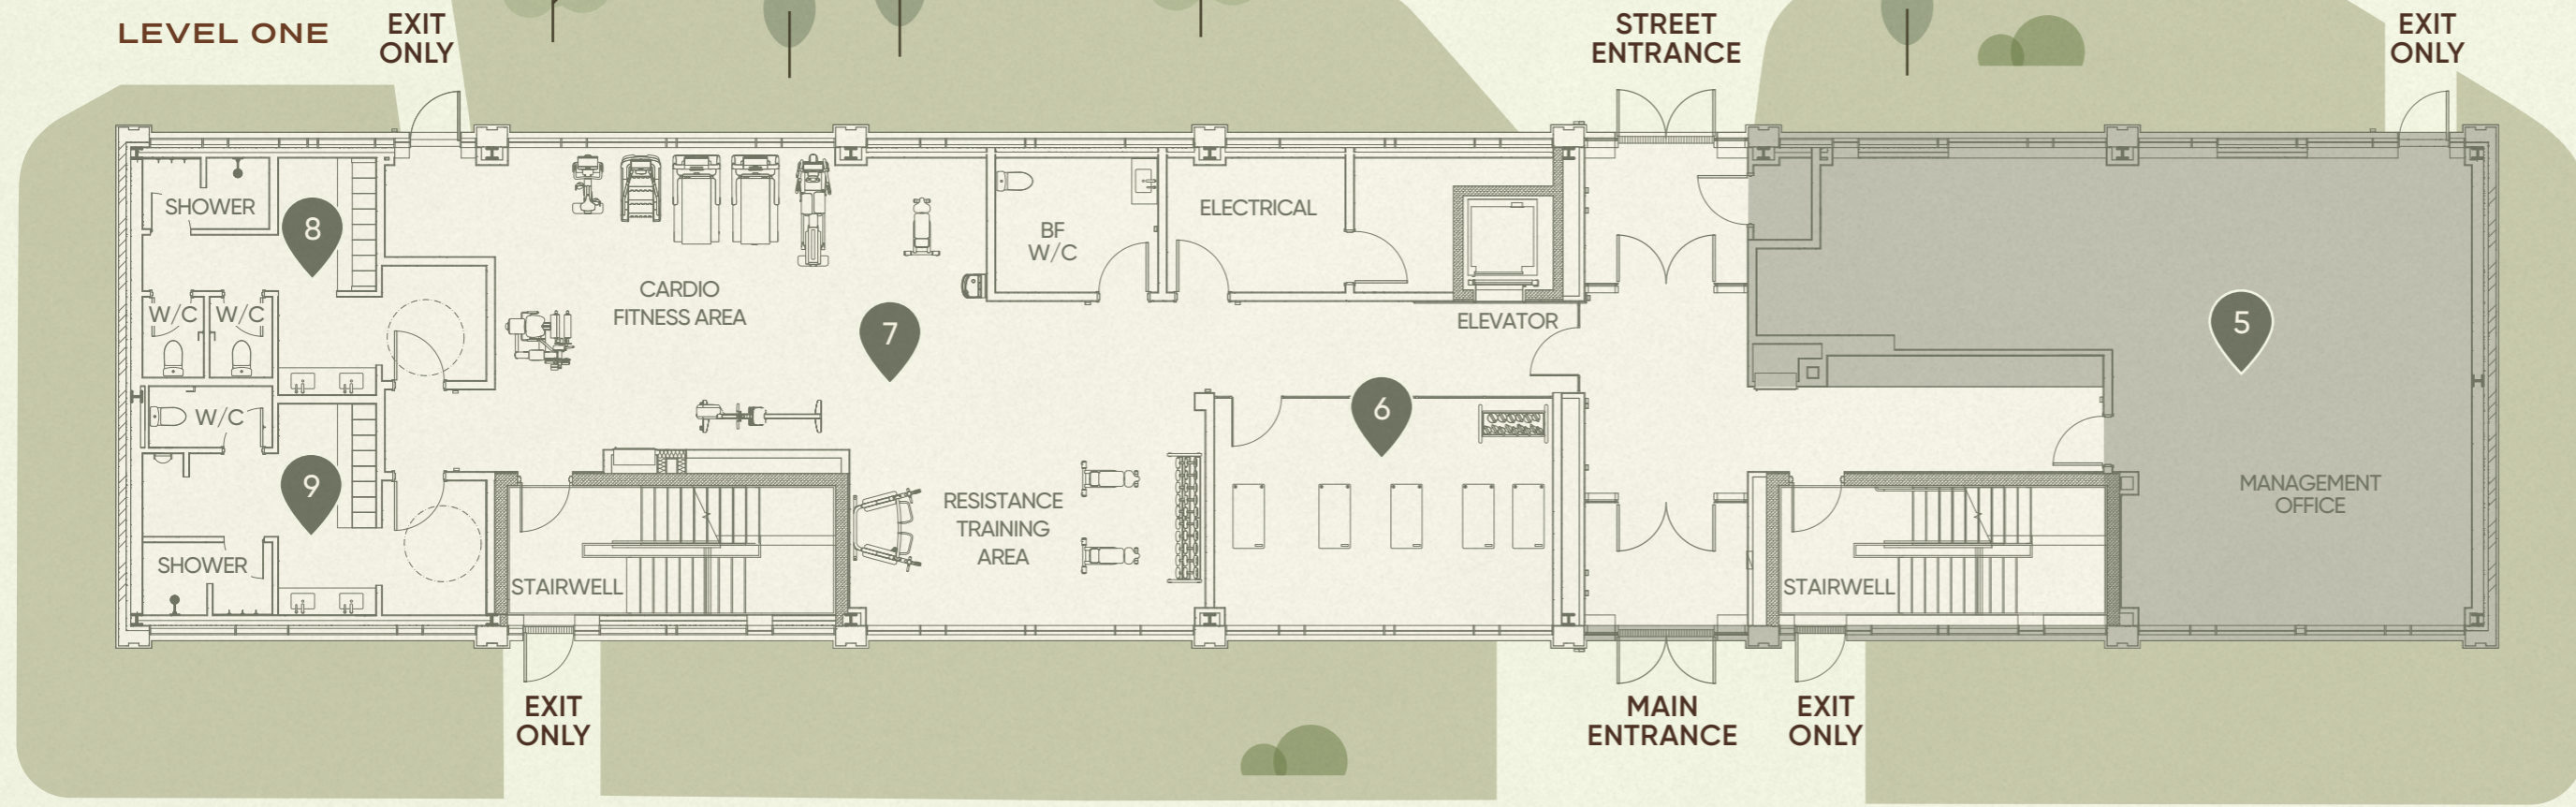

LEVEL TWO

The Now Social
410-414 Westhaven St.

- LEVEL TWO**

- 1** Party Room

- 2** Lounge

- 3** Meeting/Study Room

- 4** Future Amenity Space

LEVEL ONE

- LEVEL ONE**

- 5** Management Office

- 6** Yoga Studio

- 7** Fitness Area

- 8** Women's Change Room

- 9** Men's Change Room

Map is not to scale. This plan is for illustrative and reference purposes only; certain features and elements may be omitted or simplified. All renderings, amenities, finishes, and program elements are subject to change, delay, or substitution without notice. E. & O.E.