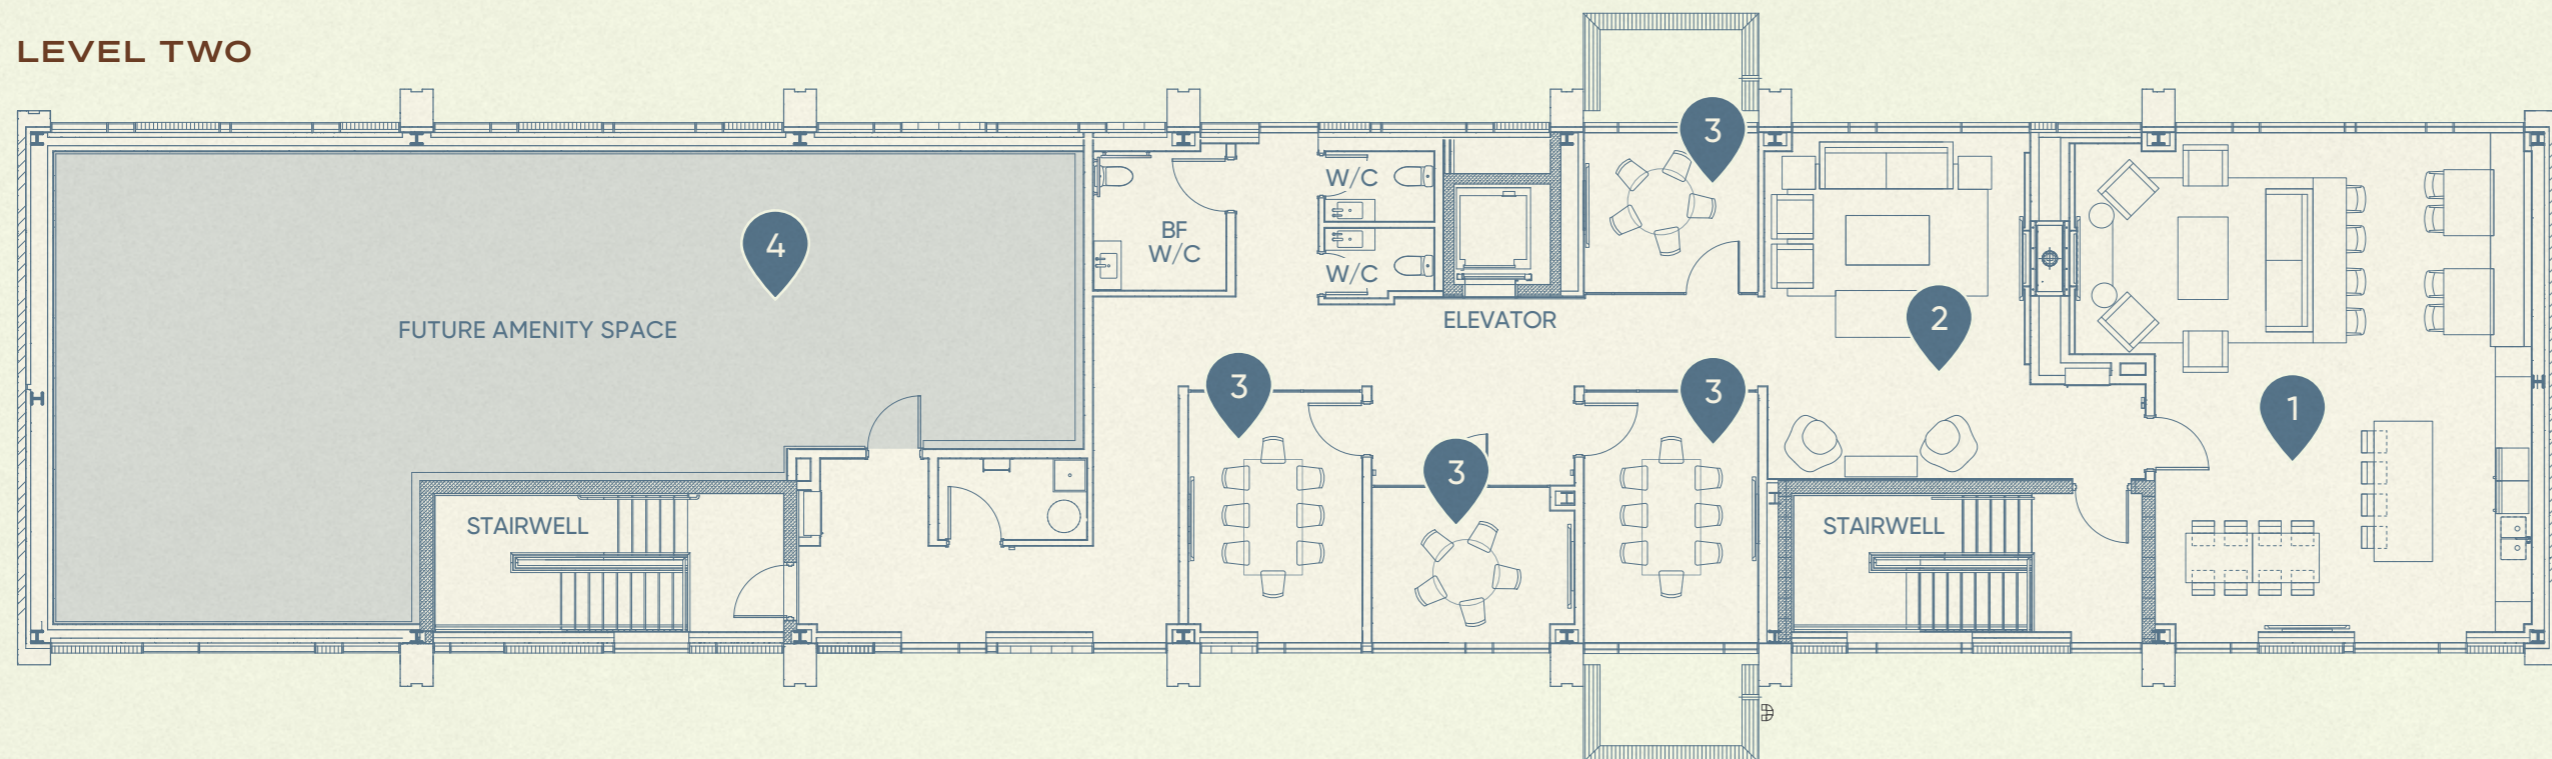

LEVEL TWO

The Now Social
410-414 Westhaven St.

- LEVEL TWO**

- 1** Party Room

- 2** Lounge

- 3** Meeting/Study Room

- 4** Future Amenity Space

LEVEL ONE

- LEVEL ONE**

- 5** Management Office

- 6** Yoga Studio

- 7** Fitness Area

- 8** Women's Change Room

- 9** Men's Change Room

Map is not to scale. This plan is for illustrative and reference purposes only; certain features and elements may be omitted or simplified. All renderings, amenities, finishes, and program elements are subject to change, delay, or substitution without notice. E. & O.E.